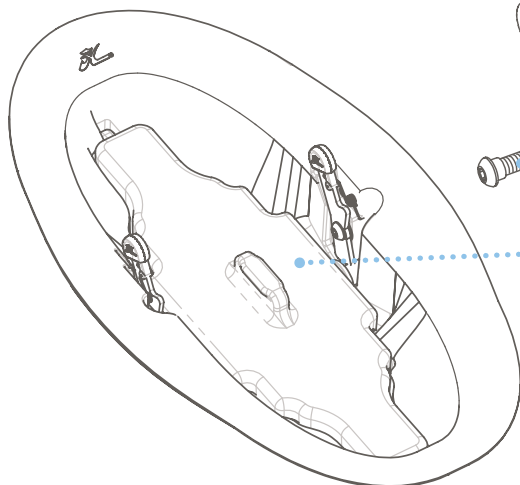

iTrek/Fiesta Parts

Seatback Mesh
87800001

Webbing Assembly, RT
87800039

Seatbottom Mesh
87800002

Steering Mount Assy, RT
87800008

Webbing Assembly Lower, RT
87800006

Washer, Nylon
8052412

Screw M6x35
8052408
Nut M6 Cap
8052406

Screw M6x55
8052410
Nut M6 Nylock
8052407

Screw M6x60
8052410
Nut M6 Nylock
8052407

Webbing Assembly, LT
87800038

Steering Mount Assy, LT
87800007

Webbing Assembly Lower, LT
87800005

Cam, Mirage Well
79050011

Washer 1/4 X 5/8 SS
8080541

Cam Shoulder Bolt
98100009

Cassette Plug, Inflatables
79050061

Cam Spring Starboard/Right
98100017

Cam Spring Port/Left
98100016