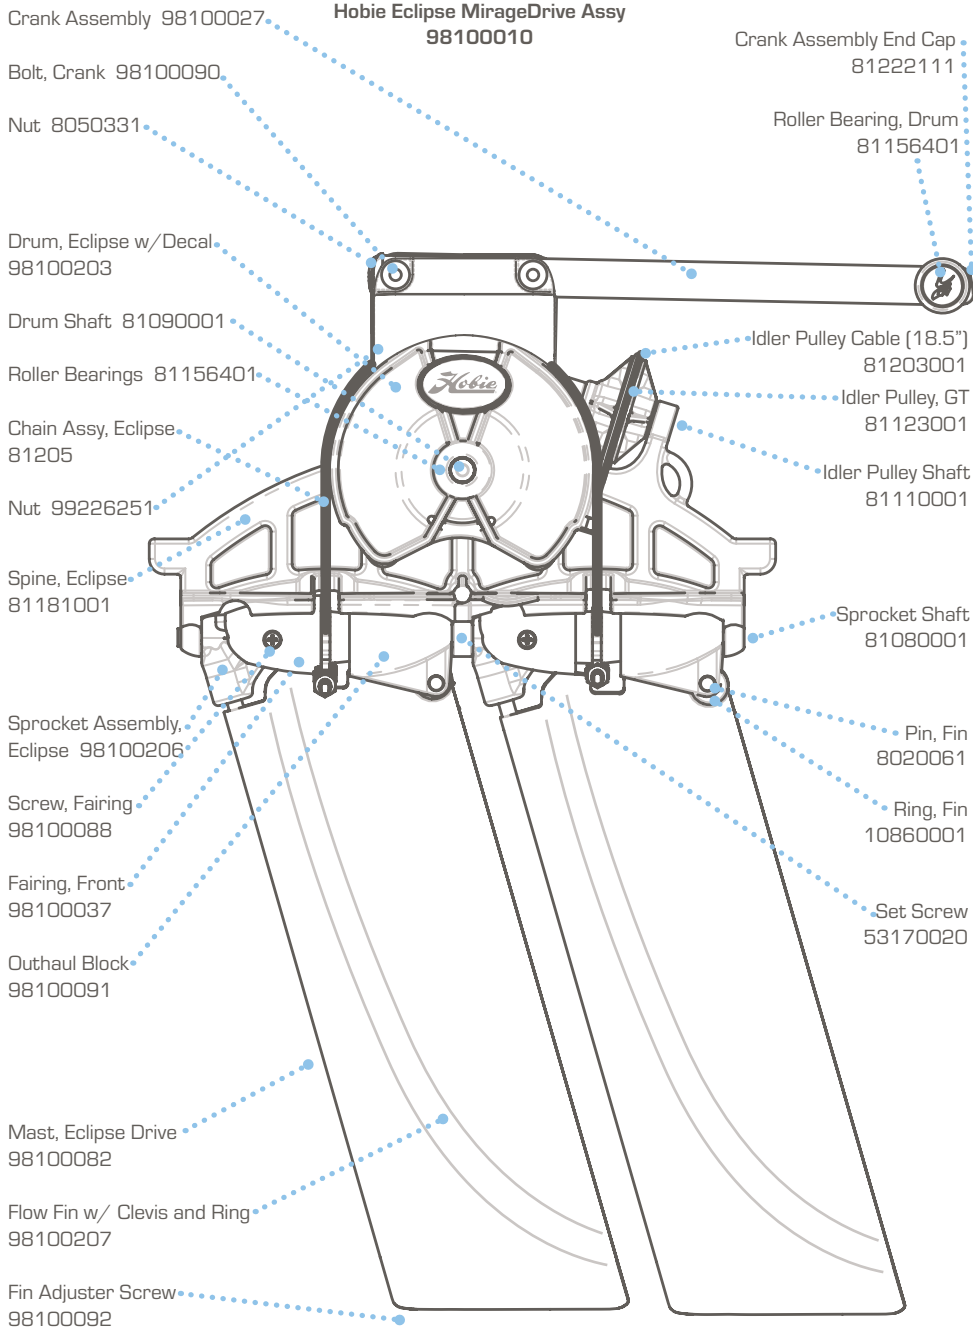

Eclipse MirageDrive®

Hobie Eclipse MirageDrive Assy 98100010