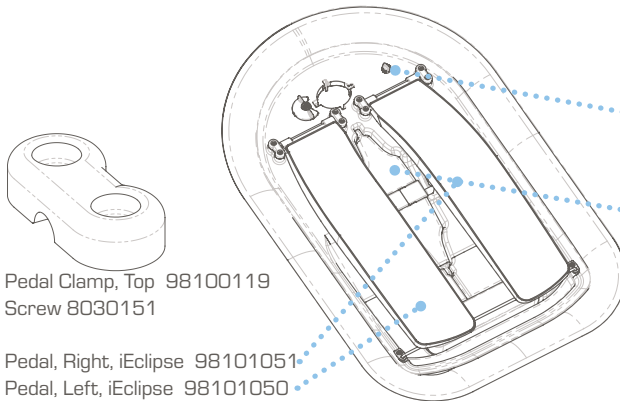

Handlebar Assy, BOTTOM, iEclipse  
98100024

Handle, Assy  
98100204

Adjustment Knob Nut  
98100073

Cam Lock Knob Assembly  
98100205

Hand Pump  
79052026

Electric Pump  
79052025

Pedal Clamp, Top 98100119  
Screw 8030151