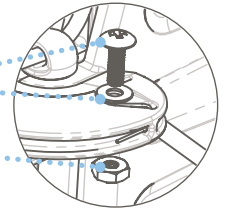

Screw 8030503
Washer 8080080
Nut 8050801