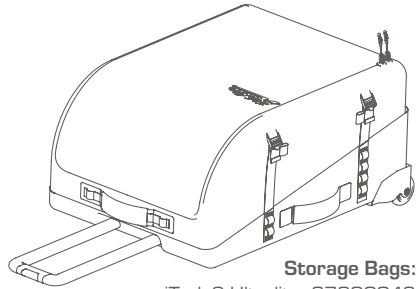

- 4-Piece Paddle 74077

- Side Mount Cup Holder 87800085

- 3-Piece SUP Paddle 74046

- Rudder Blade, 270 STD 87800021
- Rudder Blade, 270 XL 87800037