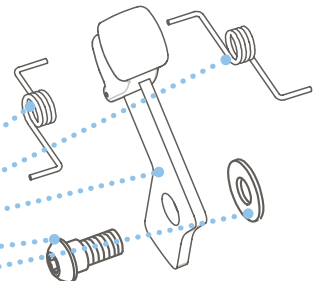

Pedal, Right, iEclipse 98101051

Pedal, Left, iEclipse 98101050

Pedal EVA Pad, Right 87800069

Pedal EVA Pad, Left 87800069

Drain Plug 3/8"  
79050211

Cassette Plug, Eclipse  
81538

Cam Spring Port/Left 98100016  
Cam Spring Starboard/Right 98100017  
Cam Lever 98100013  
Cam Should Bolt 98100009  
Washer 1/4x5/8 SS 8080541