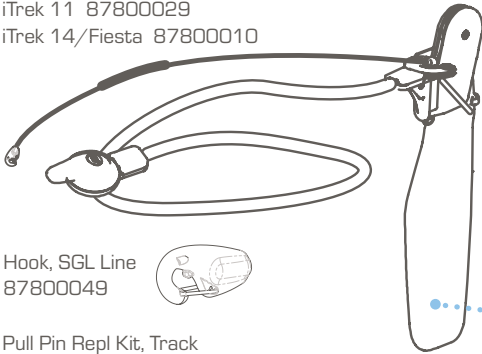

iTrek/Fiesta Parts

iTrek Chair Assembly 8780000

Steering Systems:

- iTrek 9 87800011
- iTrek 11 87800029
- iTrek 14/Fiesta 87800010

- Screw 8030503
- Washer 8080080