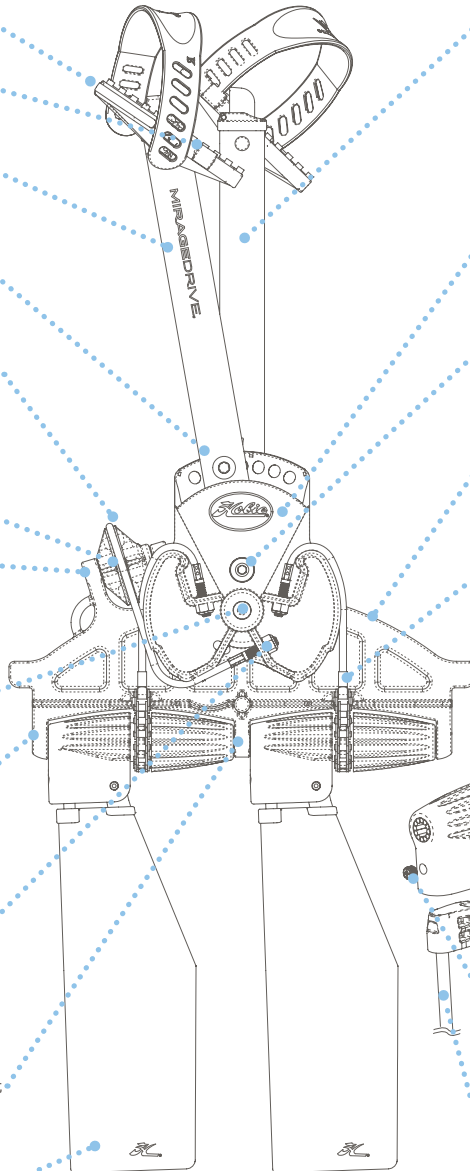

### Sprocket Assy

Sprocket Guard, MDKU  
77800124

Sprocket, GTKU  
77800123

Screw, Mast Link  
77800116

Kickup Set Screw  
77800204

Mast Link MDGTKU w/  
Mast 77800114