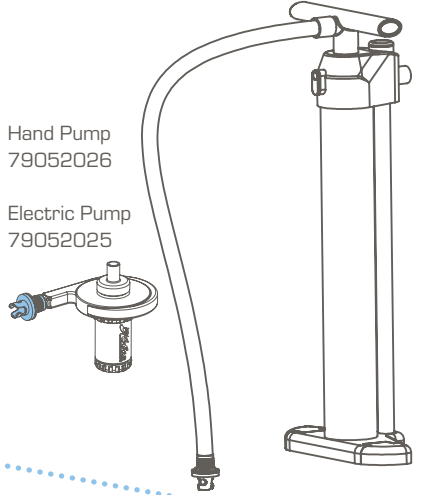

Drain Plug 3/8"
79050211

Cassette Plug, Eclipse
81538

Cam Spring Port/Left 98100016
Cam Spring Starboard/Right 98100017
Cam Lever 98100013
Cam Should Bolt 98100009
Washer 1/4x5/8 SS 8080541