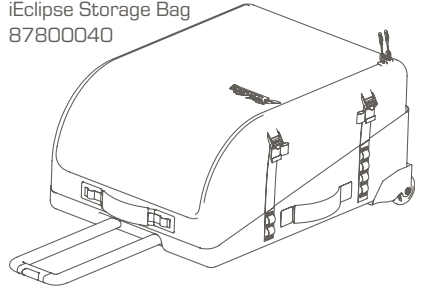

# iEclipse Parts

iEclipse Steering System  
87800012

Screw 8030503  
Washer 8080080  
Nut 8050801

Pin Assy, 270 Rudder  
87800048

Rudder Blade, 270 STD  
87800021

iEclipse Storage Bag  
87800040

Handlebar Assy, TOP iEclipse  
98100023