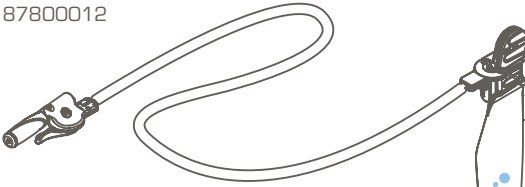

iEclipse Parts

iEclipse Steering System
87800012