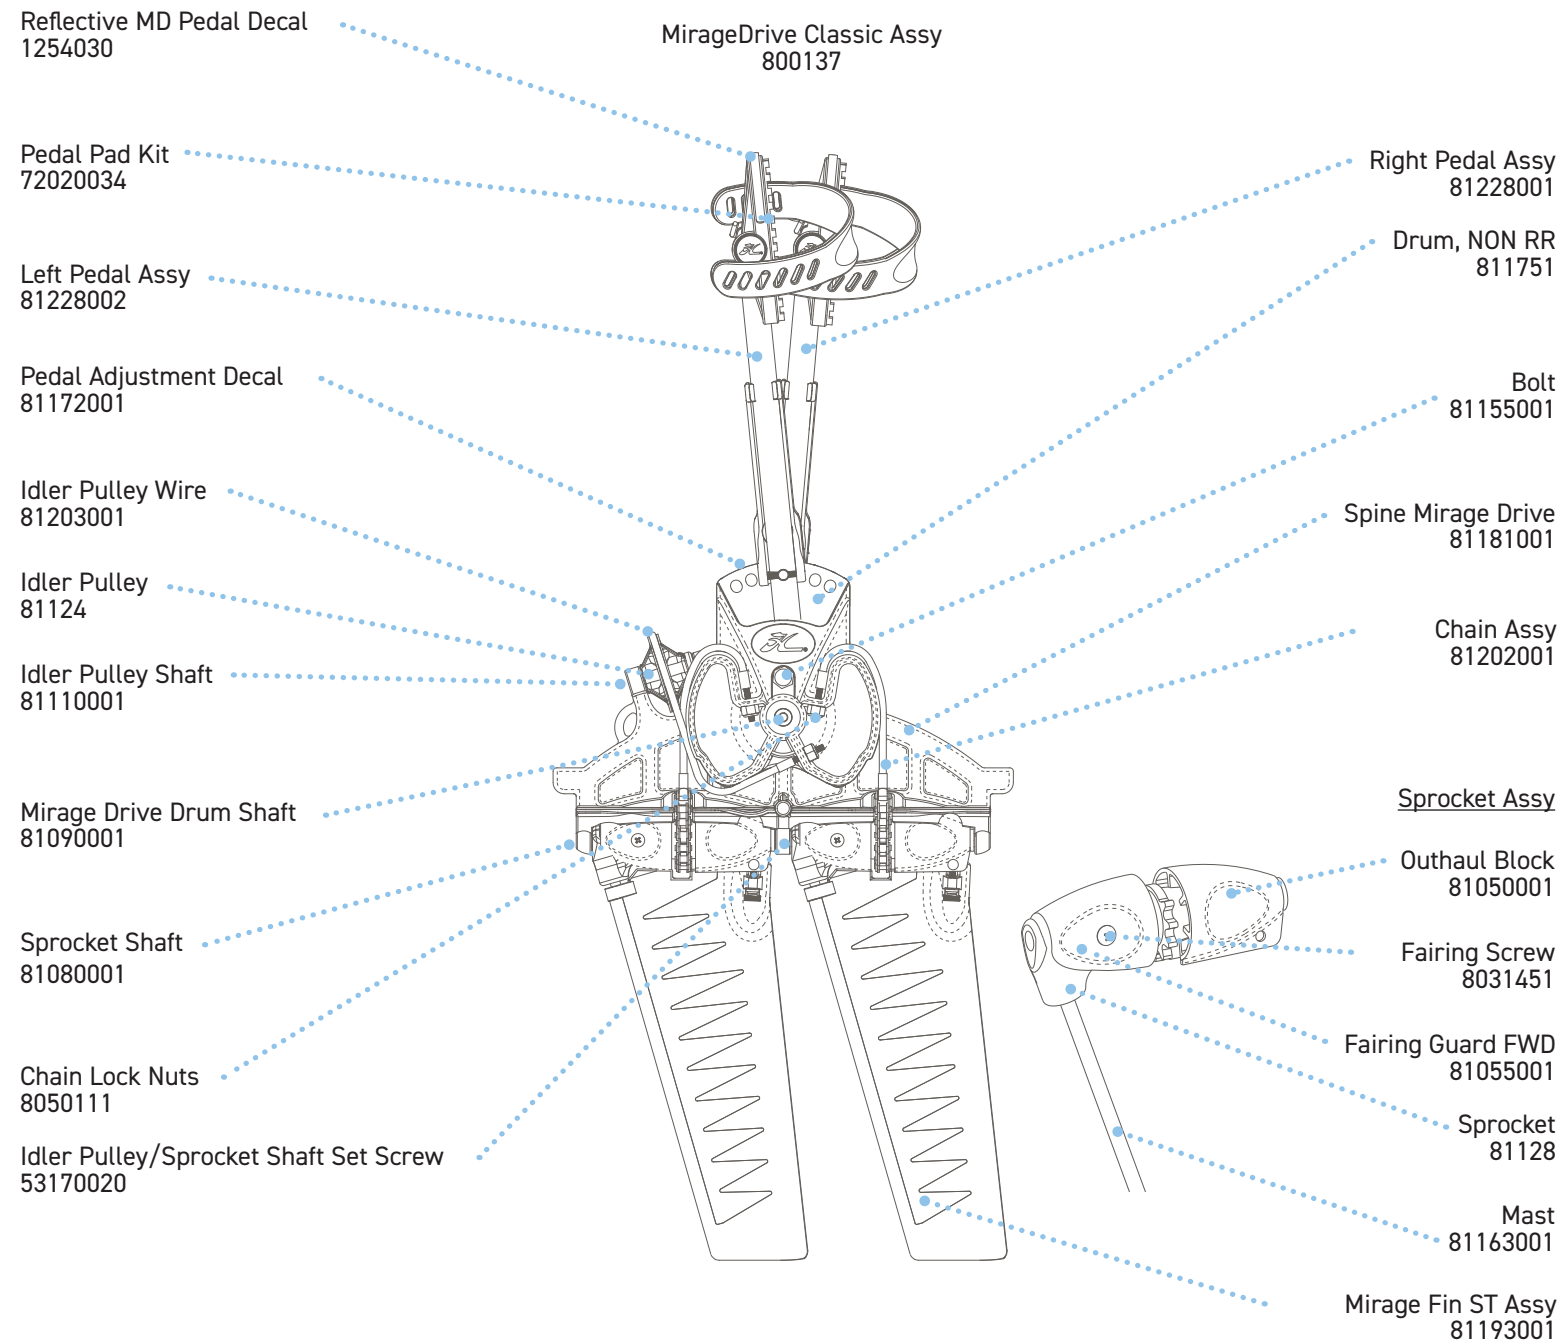

Side Carry Handle w/ Bungee
77800063

Lock Knob, Seat
77800057

Passport 12.0 Decal
77800075

Passport Drain Plug
52802

- Screws:
- ① Screw #14 X 3/4" PHSMS
8031891
 - ② Screw #8 x 1" FHMS
8031511

Passport Accessory Parts

Passport Mirage Well Parts

MirageDrive Classic

MirageDrive GT Kick Up