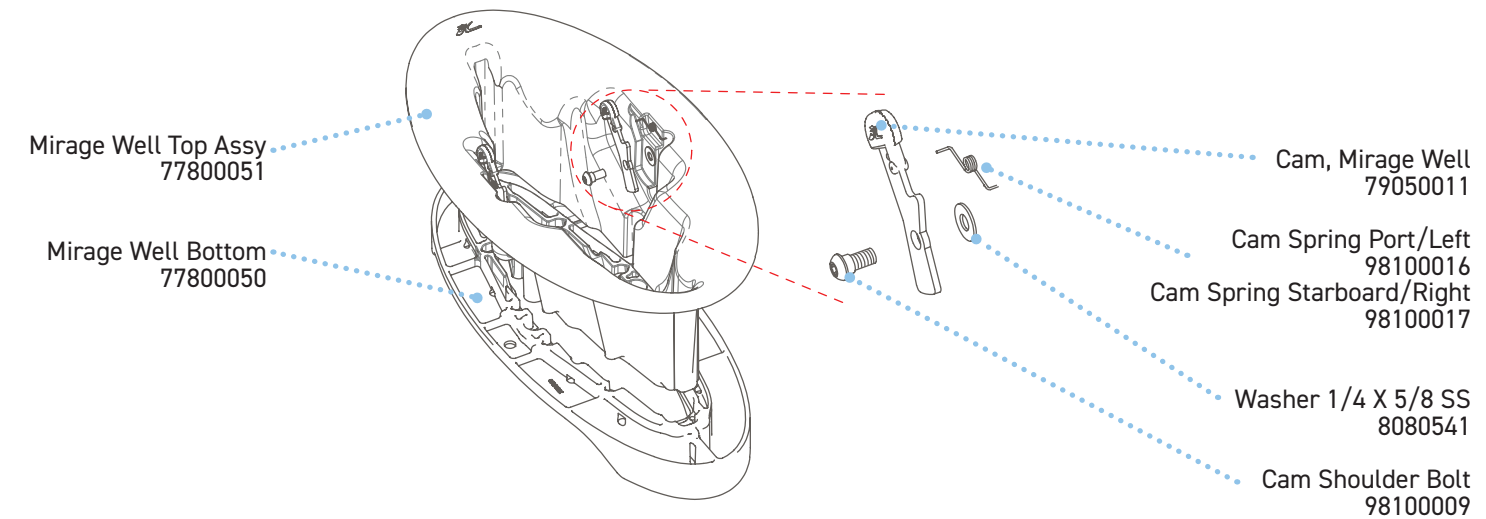

Passport Mirage Well Parts