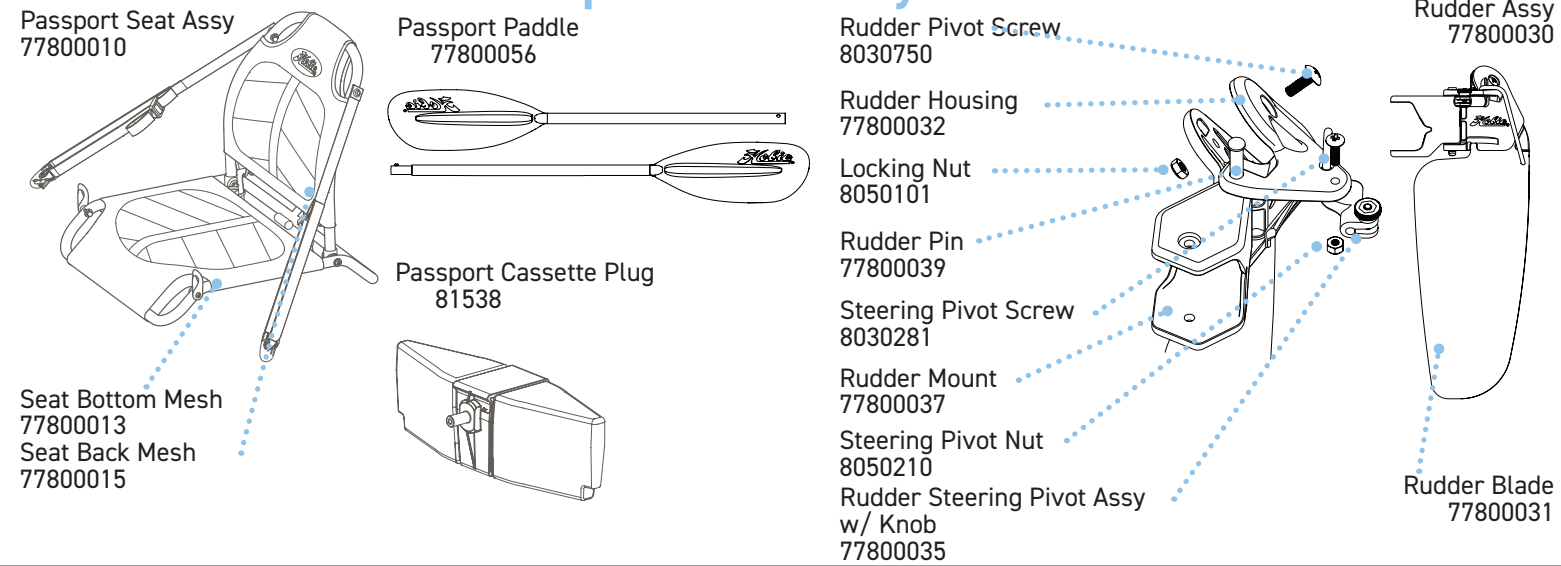

Side Carry Handle w/ Bungee
77800063

Lock Knob, Seat
77800057

Passport 12.0 Decal
77800075

Passport Drain Plug
52802

- Screws:
- ① Screw #14 X 3/4" PHSMS
8031891
 - ② Screw #8 x 1" FHMS
8031511

Passport Accessory Parts