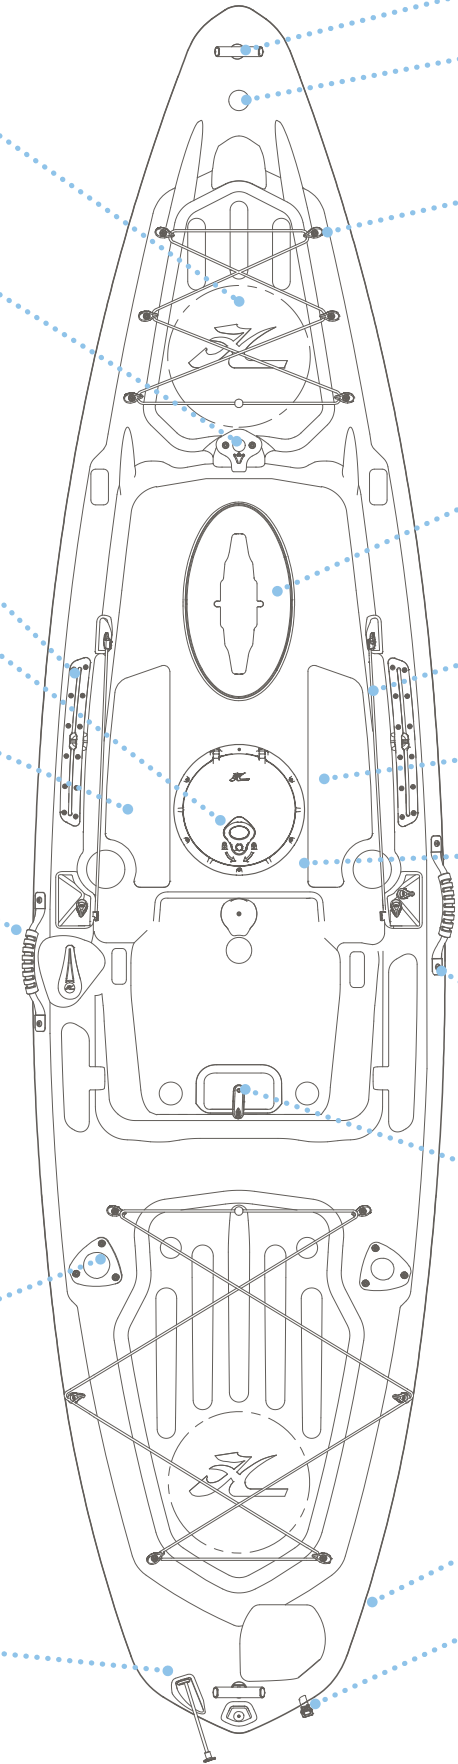

Steering Crank
77800038

Steering Rod Assy 10.5
77800041

Rod Holder
77800055
Rod Holder Gasket
77800065

Push Rod Grommet
77800040

Keel Guard (on bottom side of kayak)
77800059

Handle Assy
77800054

HCWW Gold Dome Decal
72542001

Passport Drain Plug
52802

- Screws:
- ① Screw #14 X 3/4" PHSMS
8031891
 - ② Screw #8 x 1" FHMS
8031511

Mirage Passport 12.0

3/16" Black Shockcord
RS316BLK

Tube Accessory Mount
77800053
Tube Accessory Gasket
77800066

Flat Mount Track
77800052

8" Twist-N-Seal Hatch
77800020
8" Round Hatch Gasket
71331001

EVA Floor Pad, Left
77800095

Side Carry Handle
77800062

Steering Handle
77800036
Dome Decal, Handle
88991151

Steering Crank
77800038

Steering Rod Assy 12.0
77800033

Rod Holder
77800055
Rod Holder Gasket
77800065

Push Rod Grommet
77800040

Fish Finder Plate
(on bottom side of kayak)
77800046

Keel Guard (on bottom side of kayak)
77800059

Handle Assy
77800054