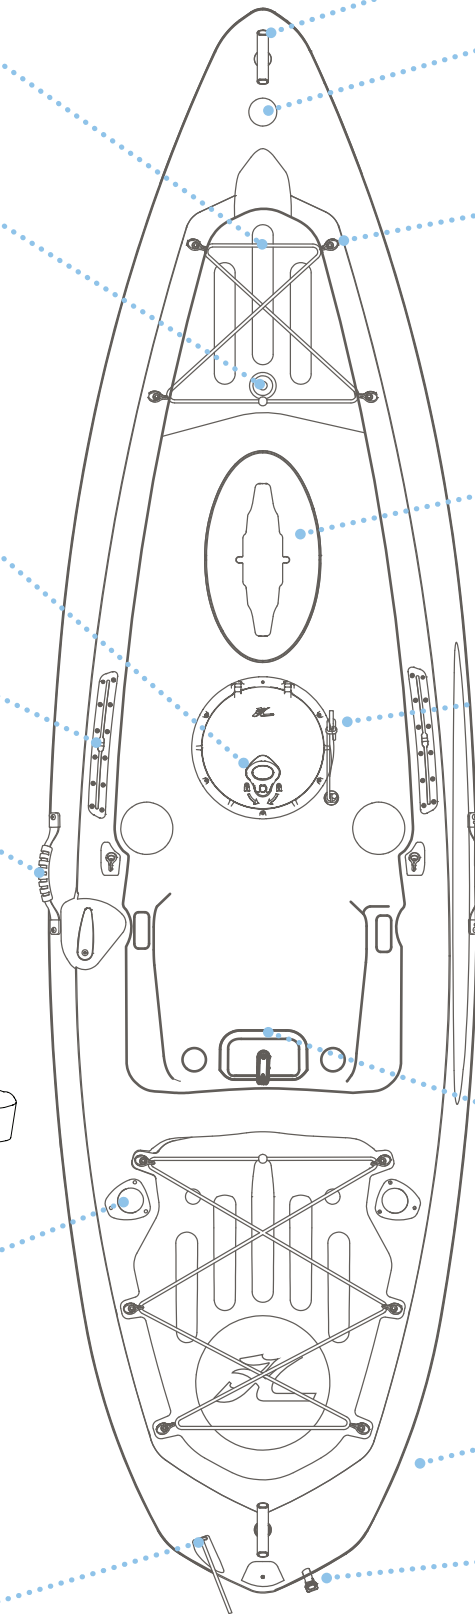

Tube Accessory Mount
77800053
Tube Accessory Gasket
77800066

8" Twist-N-Seal Hatch
77800020
8" Round Hatch Gasket
71331001

Flat Mount Track
77800052

Side Carry Handle
77800062

Steering Handle
77800036
Dome Decal, Handle
88991151

Steering Crank
77800038

Steering Rod Assy 10.5
77800041

Rod Holder
77800055
Rod Holder Gasket
77800065

Push Rod Grommet
77800040

Keel Guard (on bottom side of kayak)
77800059

Handle Assy
77800054

HCWW Gold Dome Decal
72542001