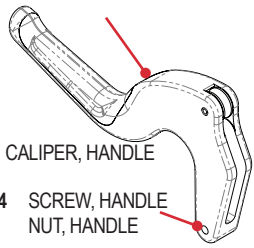

## 98100010 HOBIE ECLIPSE MIRAGEDRIVE

Use a Allen Wrench 7/32"

99220090 SCREW TFBPZ 3,9X13 WIRE STOP

98100042 CALIPER, HANDLE

98100084 SCREW, HANDLE  
8050861 NUT, HANDLE

98100020 HANDLEBAR ASSEMBLY

98100040 HANDLE