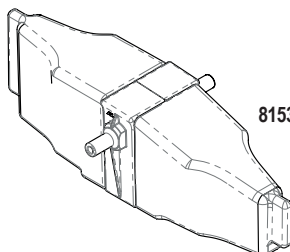

81538 CASSETTE PLUG - ECLIPSE

98100002 REAR HANDLE - ECLIPSE
98100003 SCREW
8080561 WASHER