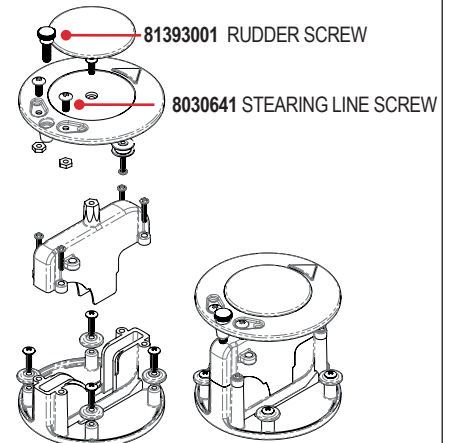

98100209 PEDAL PAD SET, L/R

98100204 HANDLE, QR ASSEMBLY

98100073 ADJUSTMENT KNOB NUT

98100202 STEERING CABLE ASSY, ECLIPSE DRIVE  
98100218 STEERING CABLE ASSY COATED, ECLIPSE DRIVE

98100067 HANDLEBAR TOP SECTION CAP (inside)

98100213 PEDAL ASSY (L) ECLIPSE  
98100212 PEDAL ASSY (R) ECLIPSE  
98100303 PEDAL RETAINER SHK CORD (0,40 m)

8031260 SCREW PHMS BLACK

98100085 SCREW

**IN THE BOARD**

98100210 CONTROL LINE w/KNOT COVER

98100200 RUDDER HOUSING ASSEMBLY

81393001 RUDDER SCREW

8030641 STEERING LINE SCREW

98100052 PEDAL PAD (underneath)  
98100303 PEDAL SHOCK CORD - 40 CM

98100057 CRANK PAD

98100205 CAM LOCK ASSEMBLY

88991152 DECAL  
98100098 SCREW

98100063 LOCK

98100211 BUNGEE ASSY ECLIPSE RUDDER WELL

98100031 RUDDER - ECLIPSE

81538 CASSETTE PLUG - ECLIPSE

98100002 REAR HANDLE - ECLIPSE  
98100003 SCREW  
8080561 WASHER