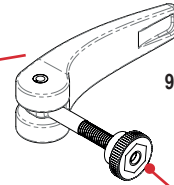

98100214 PAD, HANDLEBAR 10.5  
98100216 DECK PAD ECLIPSE 10.5 SET  
98100215 PAD, HANDLEBAR 12.0  
98100217 DECK PAD ECLIPSE 12.0 SET

98100045 CALIPER SPRING

CARGO SHOCK CORD

98100301 2,50 m 12.0 ECLIPSE  
98100302 2 m 10.5 ECLIPSE

98100209 PEDAL PAD SET, L/R

98100204 HANDLE, QR ASSEMBLY

98100073 ADJUSTMENT KNOB NUT

98100202 STEERING CABLE ASSY, ECLIPSE DRIVE  
98100218 STEERING CABLE ASSY COATED, ECLIPSE DRIVE

98100067 HANDLEBAR TOP SECTION CAP (inside)