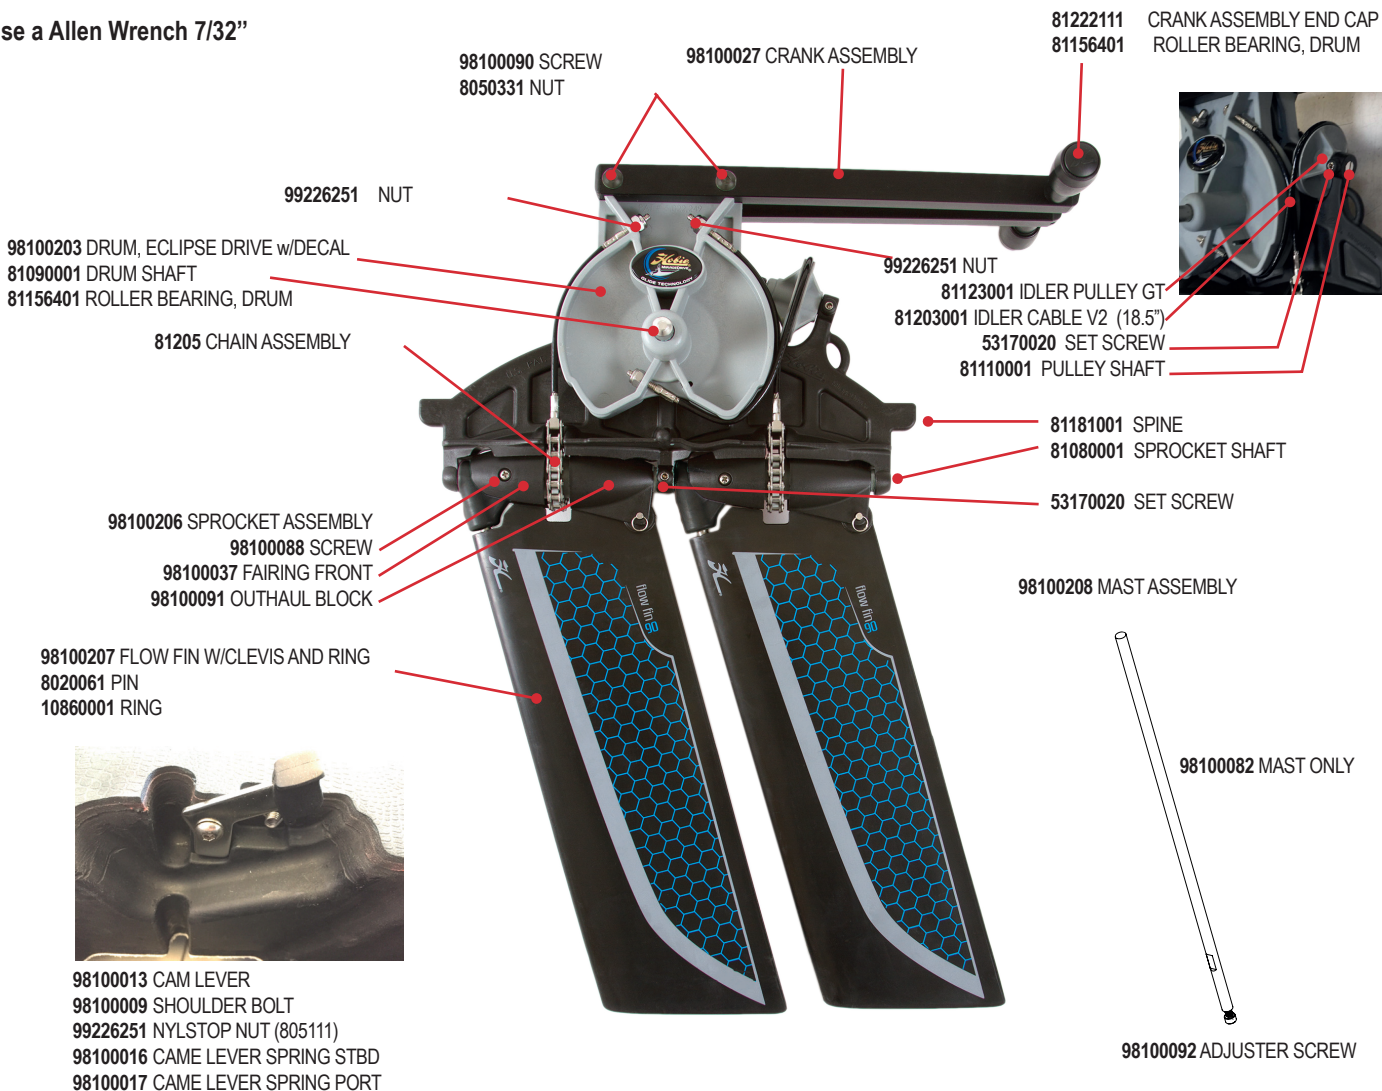

BUYER'S OBLIGATION Upon discovery of a suspected defect, Buyer must-at his/her own expense-promptly return the equipment to the Hobie Kayak dealer for inspection.

Warranty is void if equipment is operated after a suspected defect is, or should have been, discovered.

WHO IS ENTITLED TO WARRANTY Only the original Buyer of the equipment and accessories from Hobie Cat is entitled to warranty. Warranty may not be transferred.

NO WARRANTY OF USED EQUIPMENT Used equipment is sold AS IS; Hobie Cat makes NO WARRANTY concerning its merchantability, condition, durability, age or model year, or fitness for any purpose whatsoever.

MUTUAL AGREEMENTS It is agreed that this warranty sets forth Buyer's exclusive right and remedy against Hobie Cat with respect to the equipment and accessories. It is in lieu of all other express warranties and all implied warranties, including implied warranties of merchantability and fitness. Hobie Cat assumes no other like or unlike liability for loss of cargo, use, profit or consequential damages of any kind in connection with the sale, alteration, use, repair or replacement of equipment or any part thereof.

98100010 HOBIE ECLIPSE MIRAGEDRIVE

Use a Allen Wrench 7/32"